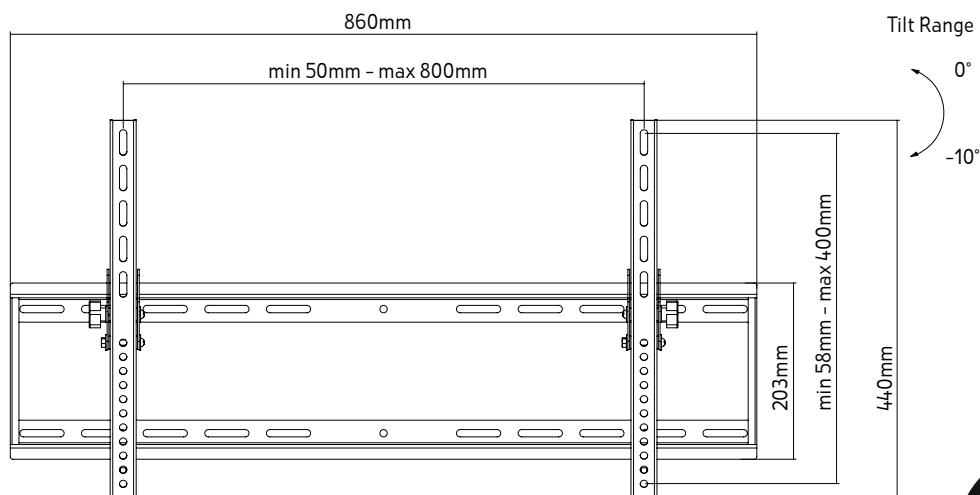

Easy installation. Good design and simple instructions combine to make mounting your TV a breeze.

Package includes

Universal mounting rails x 2, wall mounting plate, mounting hardware and assembly instructions.

Specifications

Colour	Black
Weight capacity	70kg
Screen sizes	37" to 80" (94cm to 203cm)
Tilt Range	0° to +10° (Tilt range can be affected by larger screen sizes)
Mounting screw hole pattern	VESA Up to 800 x 400mm
Distance of TV from Wall	46mm

Screens
37-80"
94-203cm

Up to
800x400mm
VESA

Weight
Capacity
70kg

BLACK