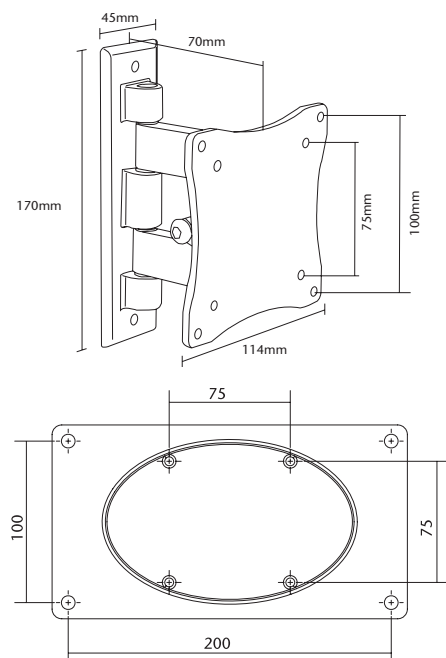

Suits most TV screens from **10" to 26"**

Suitable for screens with 200x100mm mounting holes using included adaptor plate

Screens **10-26"**
26-66cm

Up to **200x100mm**
VESA

Weight Capacity **15kg**

BLACK

VLC-101

Strong and Attractive. Easily attaches to most 10" to 26" (26 to 66cm) LED / LCD screens weighing up to 15kgs using the supplied hardware kit and without the need for special tools. Solid die cast aluminium construction is powder coated in an attractive black finish. The unobtrusive design fits easily into any environment.

Specifications

Colour	Black
Capacity	15kg
Screen sizes	26cm (10") to 66cm (26")
Tilt Range	±15°*
Horizontal Swivel	90° (45° both left & right)*
Mounting screw hole pattern	VESA: 75x75, 100x100 and 200x100mm* compliant.
	* Using included adaptor plate.
Distance of TV from Wall	50mm – 70mm

* Degree of swivel and tilt may be affected by the size of your TV.

Includes: 200 x 100mm 'VESA' adaptor plate included to allow fitment of screens using this mounting hole pattern. Included hardware allows easy fitment of this plate to the main TV mount.