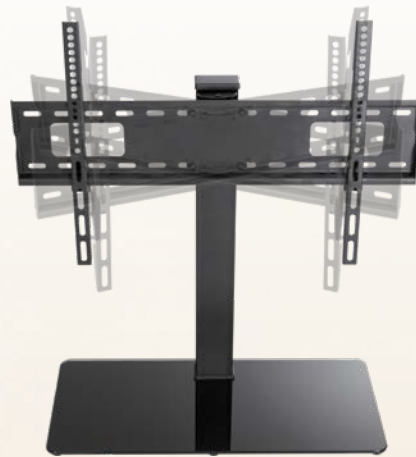

# UNIVERSAL TV TABLETOP STAND

Swivels up to  $\pm 35^\circ$

Height adjustable to best suit your TV

Stable tempered glass base supports your TV

Cable management

Simple Installation

SUITS MOST  
TV SCREENS  
**37 TO 70**  
INCHES

WEIGHT  
CAPACITY  
**40kg**

VESA  
UP TO  
**600 x 400**  
MM

COLOUR  
**BLACK**

### SWIVEL YOUR TV.

Ensure the perfect viewing position with up to 35° left or right swivel of your TV. Get more out of your television by angling it to face where you need it to.

## SPECIFICATIONS

COLOUR	Black
WEIGHT CAPACITY	40kg
SCREEN SIZES	37" to 70" / 94cm to 178cm
SWIVEL RANGE	±35°
MOUNTING SCREW HOLE PATTERN	VESA: 200x200, 300x200, 300x300, 400x200, 400x300, 400x400, 600x400mm compliant