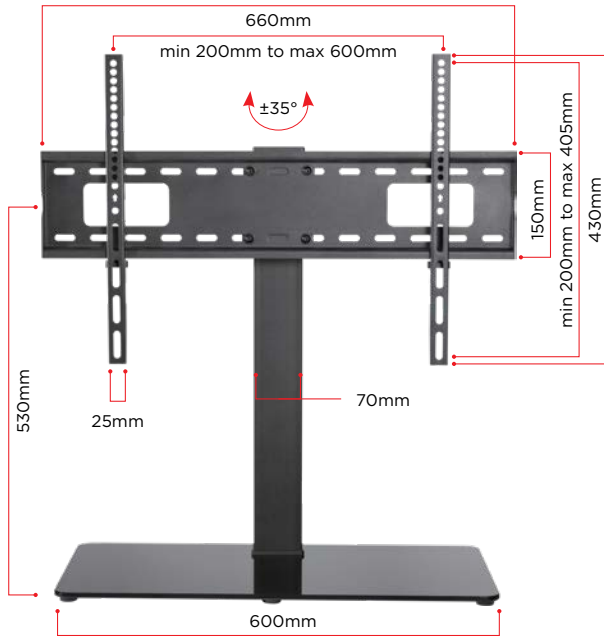

UNIVERSAL TV TABLETOP STAND

FEATURES

SWIVEL YOUR TV.

Ensure the perfect viewing position with up to 35° left or right swivel of your TV. Get more out of your television by angling it to face where you need it to.

EASY INSTALLATION.

Good design and simple instructions combine to make installing and using your TV stand a breeze. Unsightly cables are neatly concealed behind the stand. All necessary screws and hardware are included.

SPECIFICATIONS

COLOUR	Black
WEIGHT CAPACITY	40kg
SCREEN SIZES	37" to 70" / 94cm to 178cm
SWIVEL RANGE	±35°
MOUNTING SCREW HOLE PATTERN	VESA: 200x200, 300x200, 300x300, 400x200, 400x300, 400x400, 600x400mm compliant

PACKAGE INCLUDES

Two height adjustable vertical mounting rails, mounting plate, sturdy central column and tempered glass base - with mounting hardware and assembly instructions.

CANOHM

4/30 Prohasky Street,
Port Melbourne
Victoria 3207

Telephone: 1800 636 026
Email: sales@canohm.com.au
ezymount.com.au