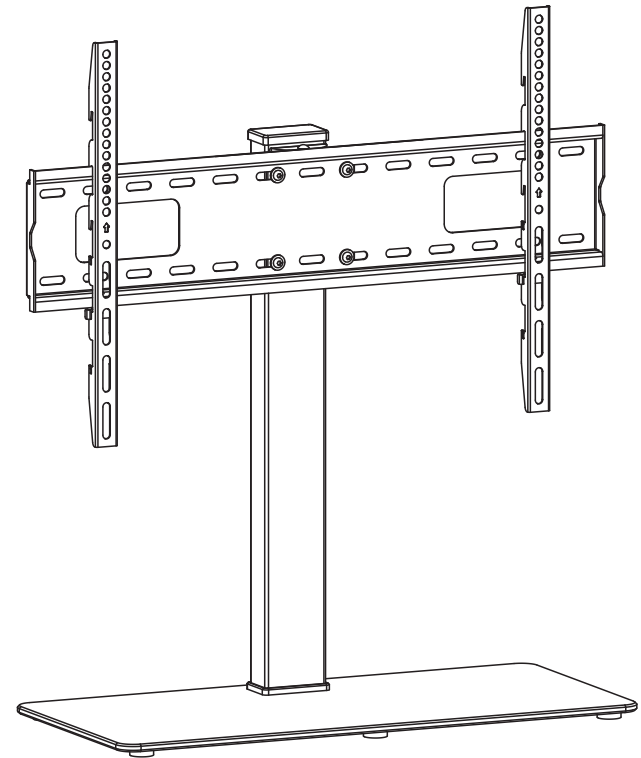

EZYmount

Assembly Instructions

TV TABLETOP STAND

EZYmount

Please dispose of this packaging
in a responsible manner – recycle
cardboard/plastic wherever possible.

CANOHM

4/30 Prohasky Street
Port Melbourne, Victoria
3207 Australia